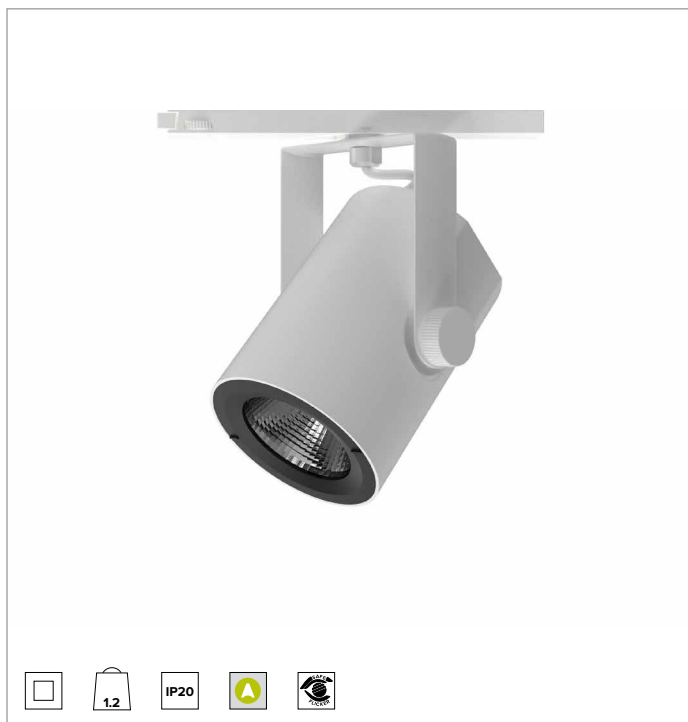

## T032SPR940CAPW | RAY 115

### Professional adjustable LED projector

	4000K	H(m)	D(m)	Emax(lx)
	Ra90		14°	
Fixture Power	41W	1	0.24	41563
Source Flux	5119lm	2	0.48	10391
Fixture Flux	4314lm	3	0.72	4618
Efficacy	104lm/W	4	0.96	2598
TS832	Imax=8119cd/klm	Imax	41563cd	5
			1.20	1663

**Colour and finish:** Plaster white

**Dimensions:** 115

**Weight:** 1.2Kg

**Degree of protection:** IP20